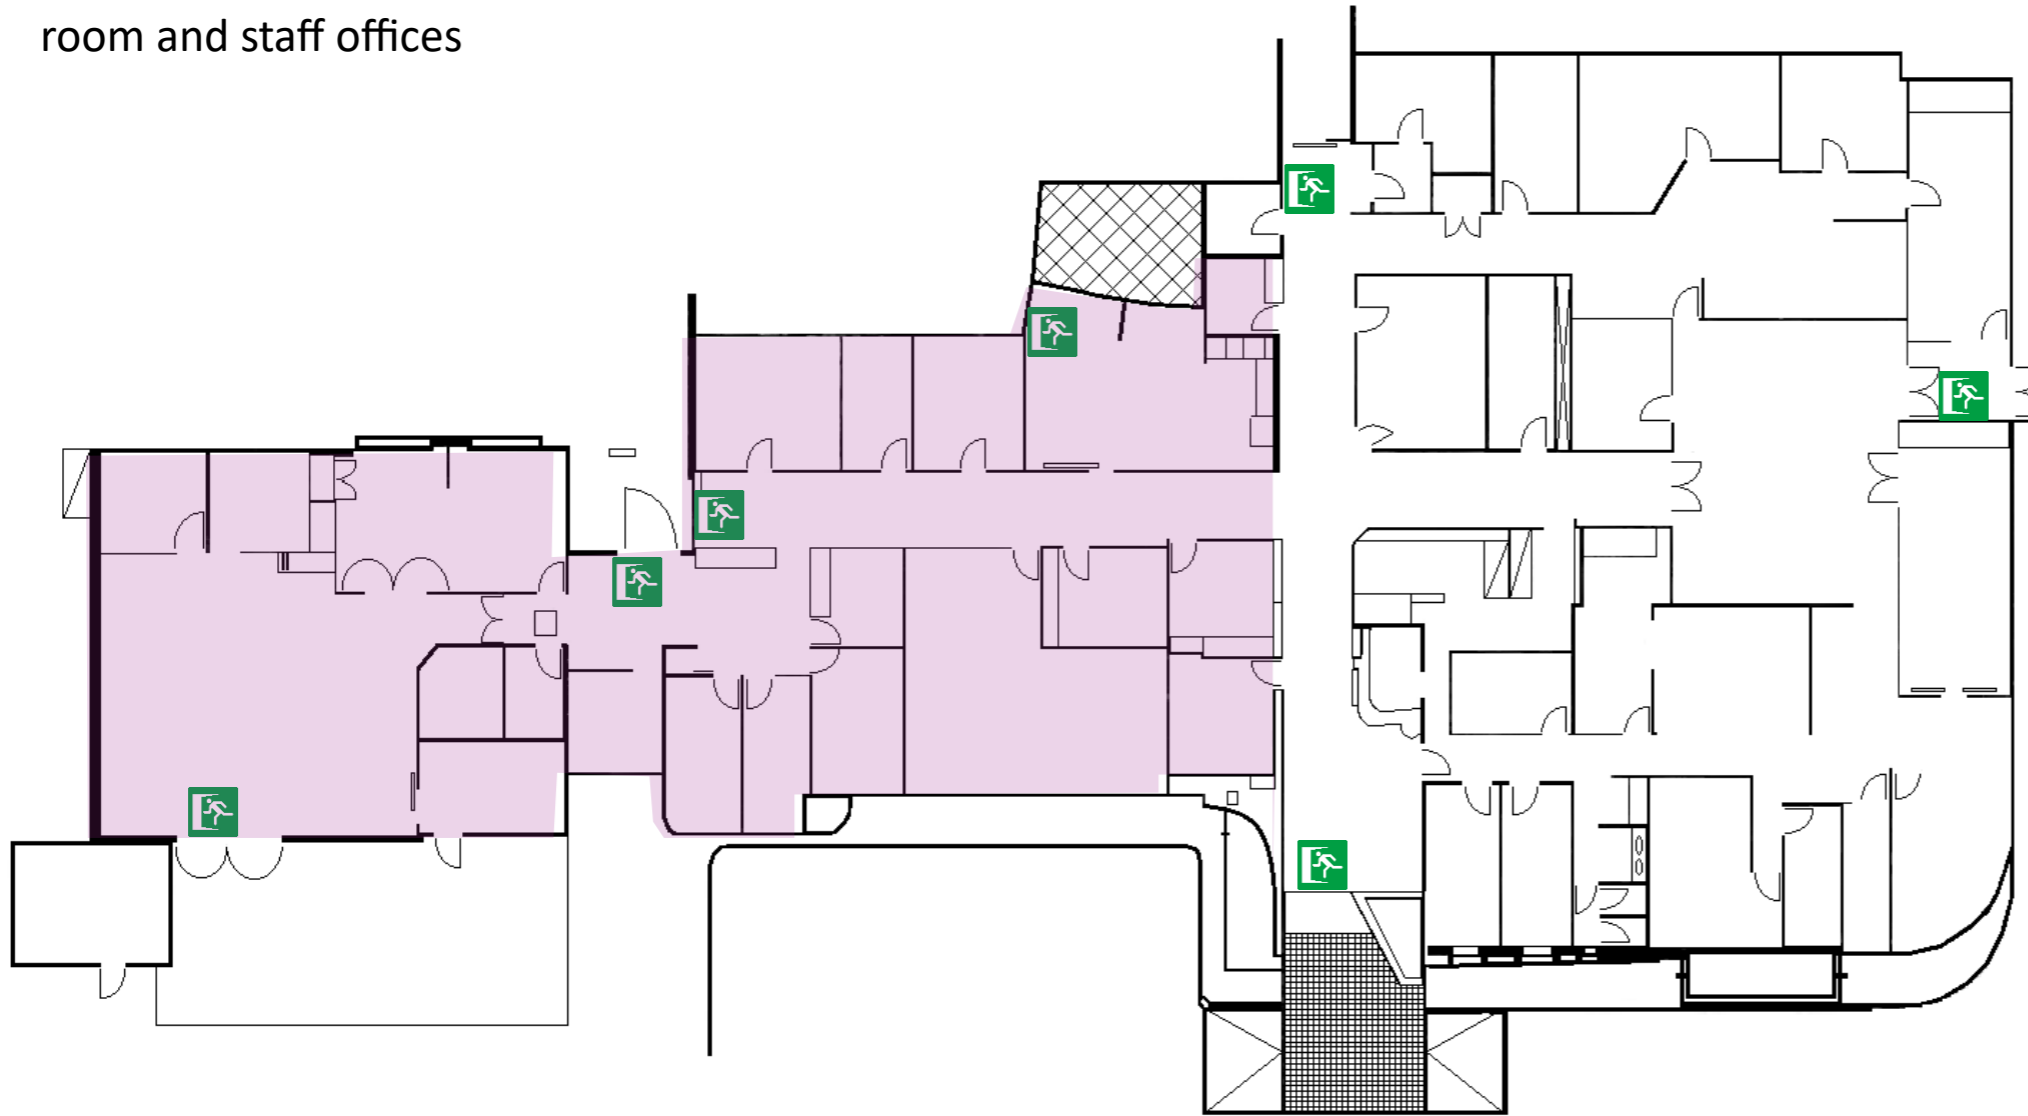

**16 SUNBURY ROAD**

Warden Zones and Emergency Exits

**16 SUNBURY ROAD**

**Warden Zones and Emergency Exits**

GDMI Section including Training room,  
Boardroom, staff offices

### Warden Zones and Emergency Exits

Cadet room, laundry, kitchen, server room and staff offices

**16 SUNBURY ROAD**

**Warden Zones and Emergency Exits**

Breeding program and puppy section  
including staff offices and toilets