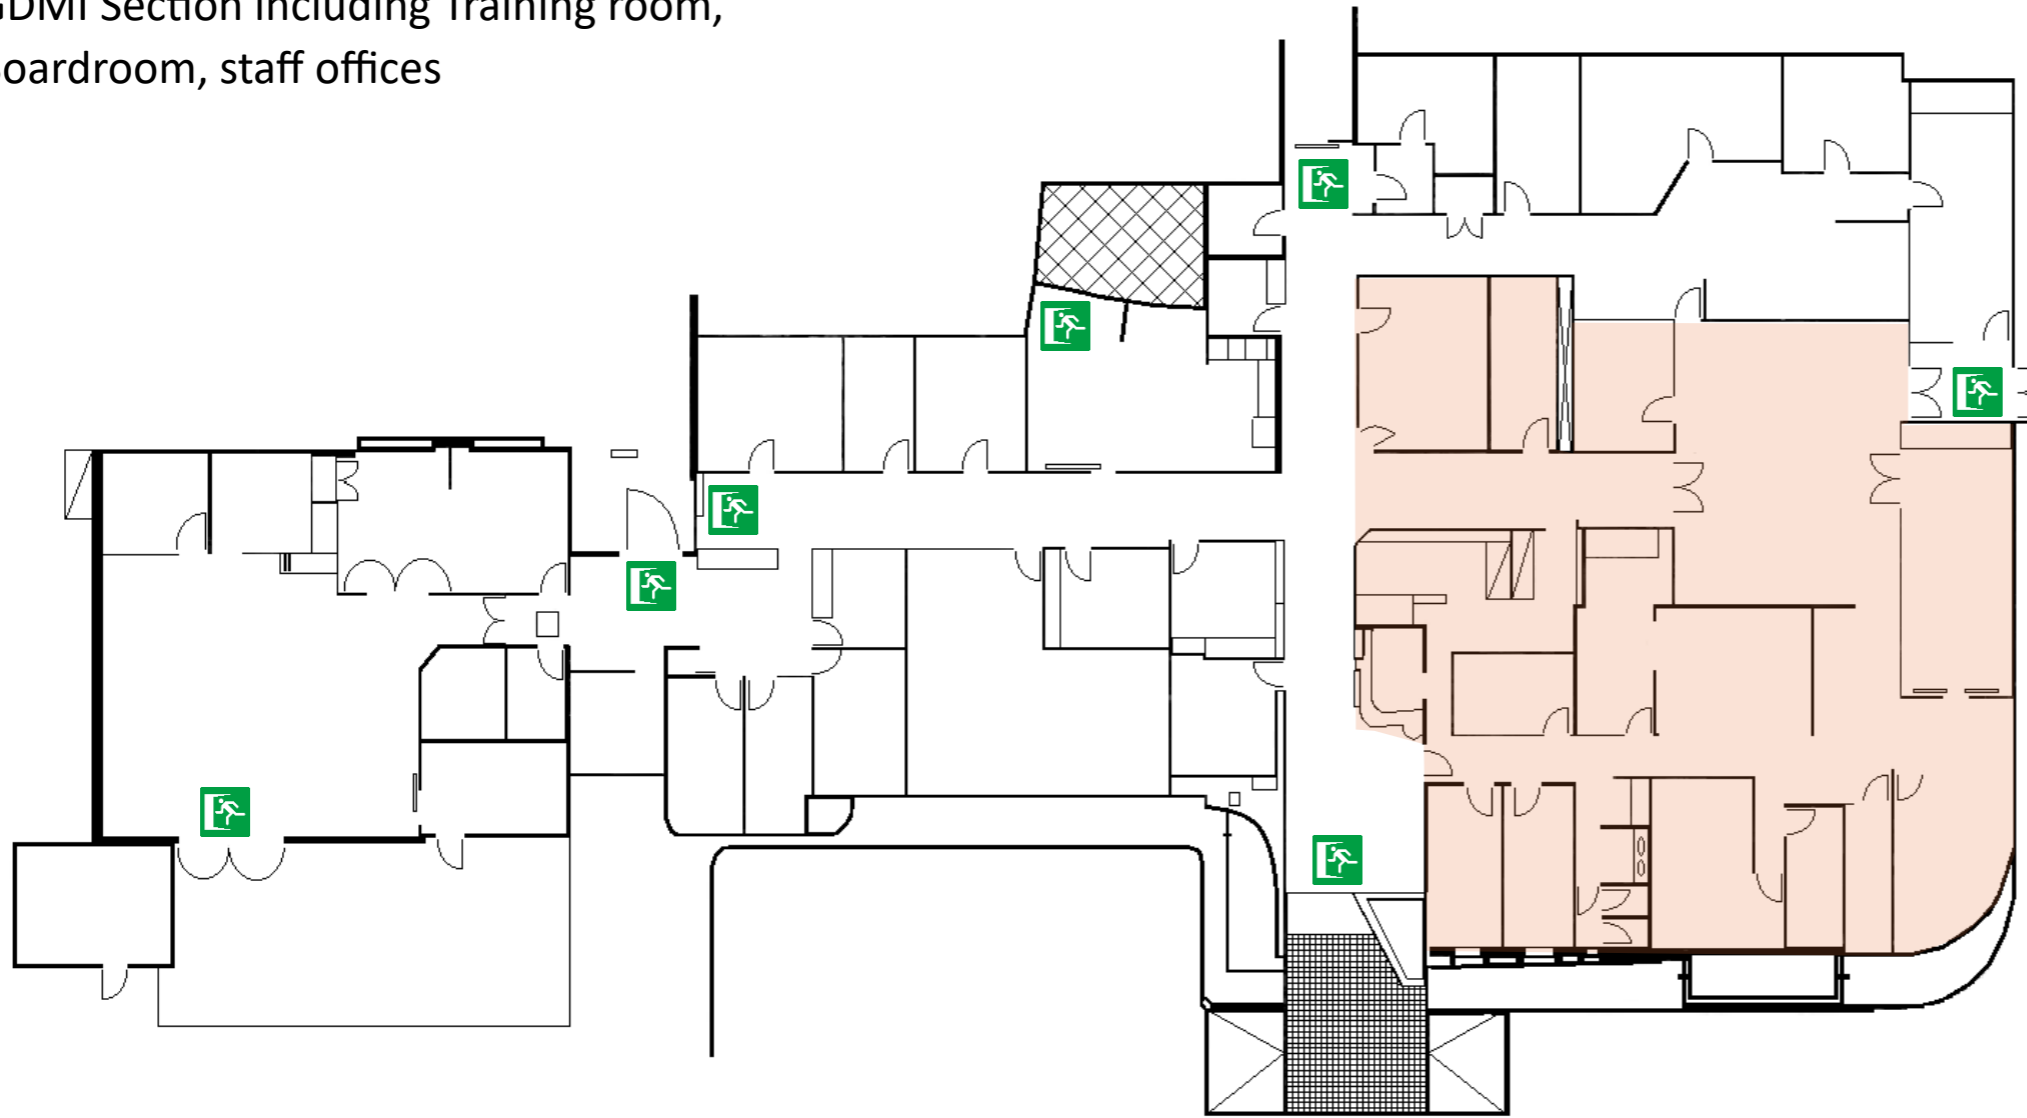

**16 SUNBURY ROAD**

Warden Zones and Emergency Exits

**16 SUNBURY ROAD**

**Warden Zones and Emergency Exits**

GDMI Section including Training room,  
Boardroom, staff offices

### Warden Zones and Emergency Exits

Cadet room, laundry, kitchen, server room and staff offices

**16 SUNBURY ROAD**

**Warden Zones and Emergency Exits**

Breeding program and puppy section  
including staff offices and toilets