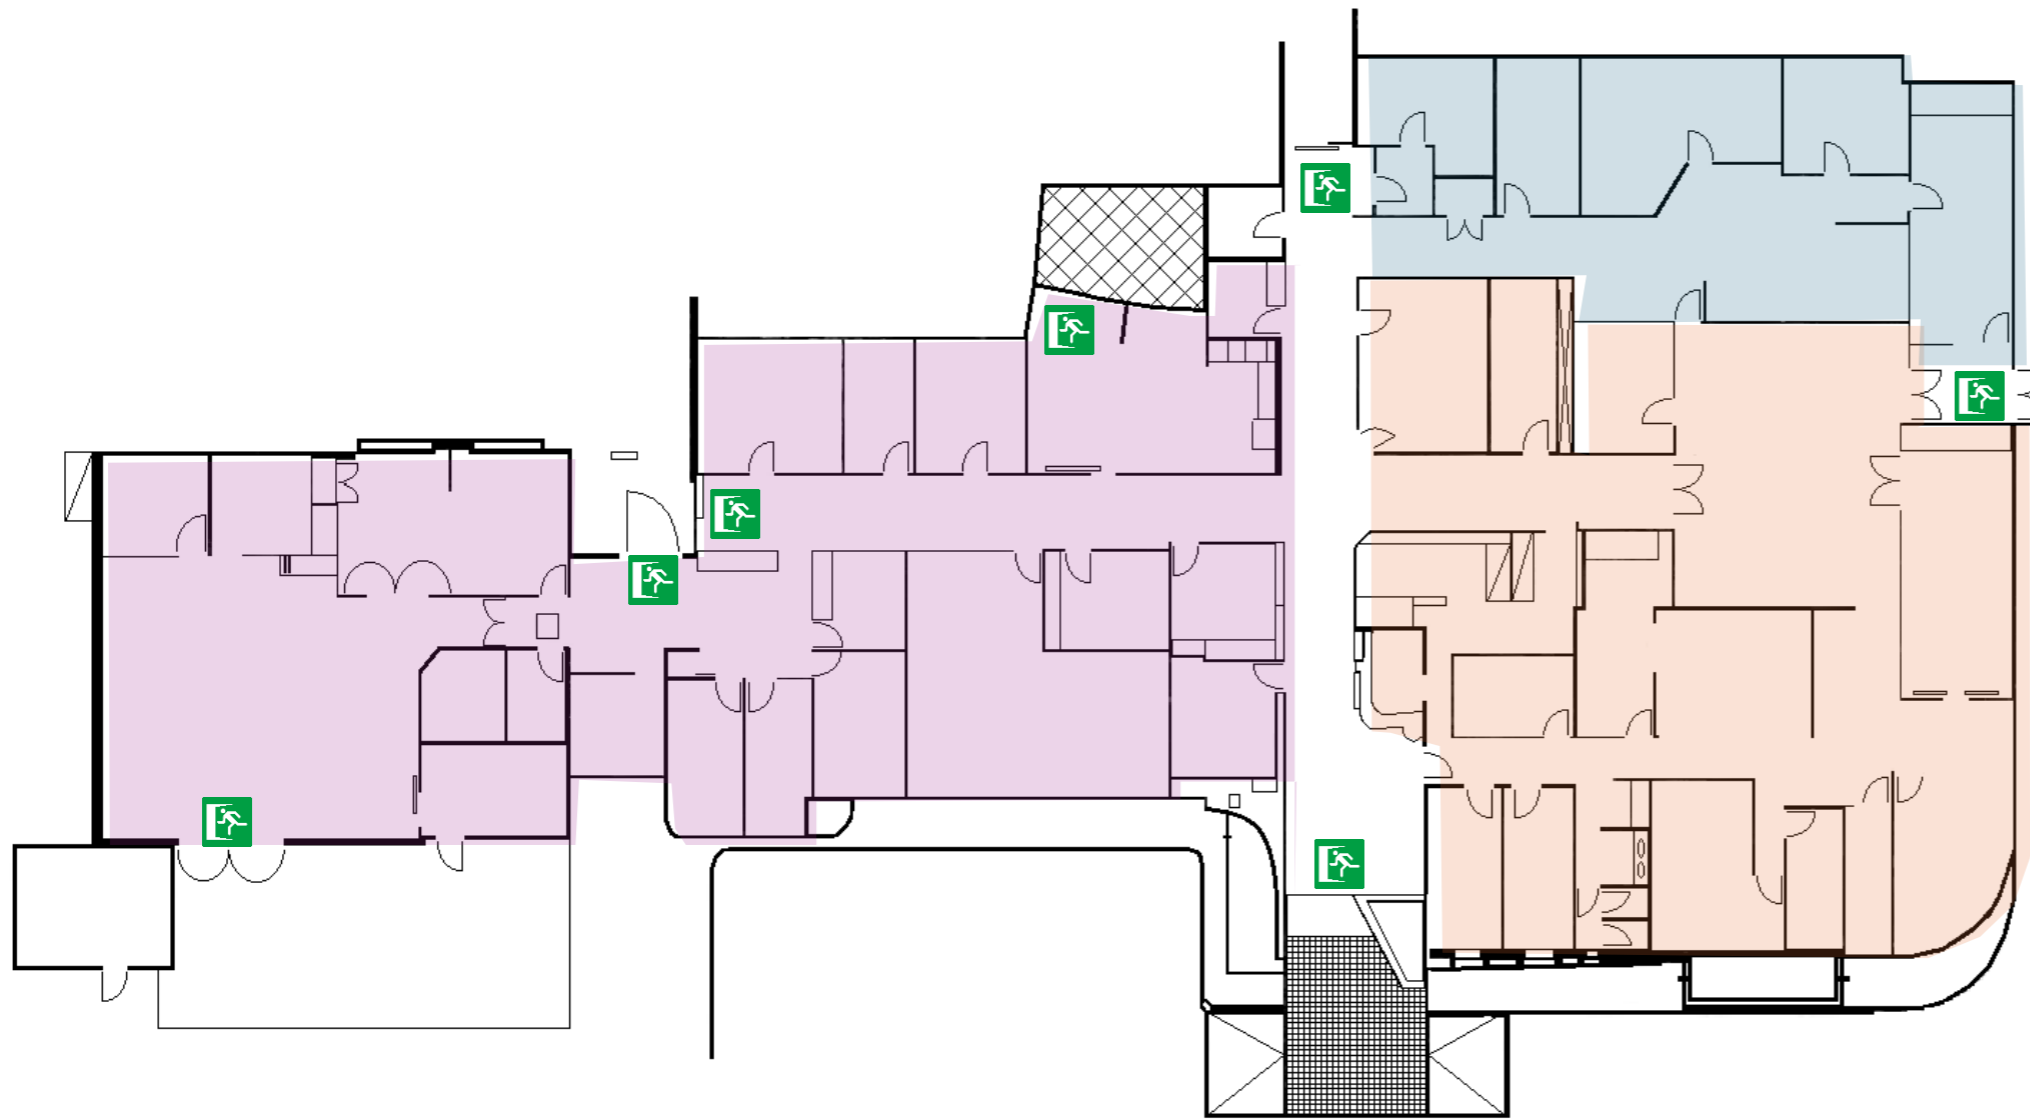

**16 SUNBURY ROAD**

Warden Zones and Emergency Exits

**16 SUNBURY ROAD**

**Warden Zones and Emergency Exits**

GDMI Section including Training room,  
Boardroom, staff offices

## 16 SUNBURY ROAD

### Warden Zones and Emergency Exits

Cadet room, laundry, kitchen, server room and staff offices

**16 SUNBURY ROAD**

**Warden Zones and Emergency Exits**

Breeding program and puppy section  
including staff offices and toilets